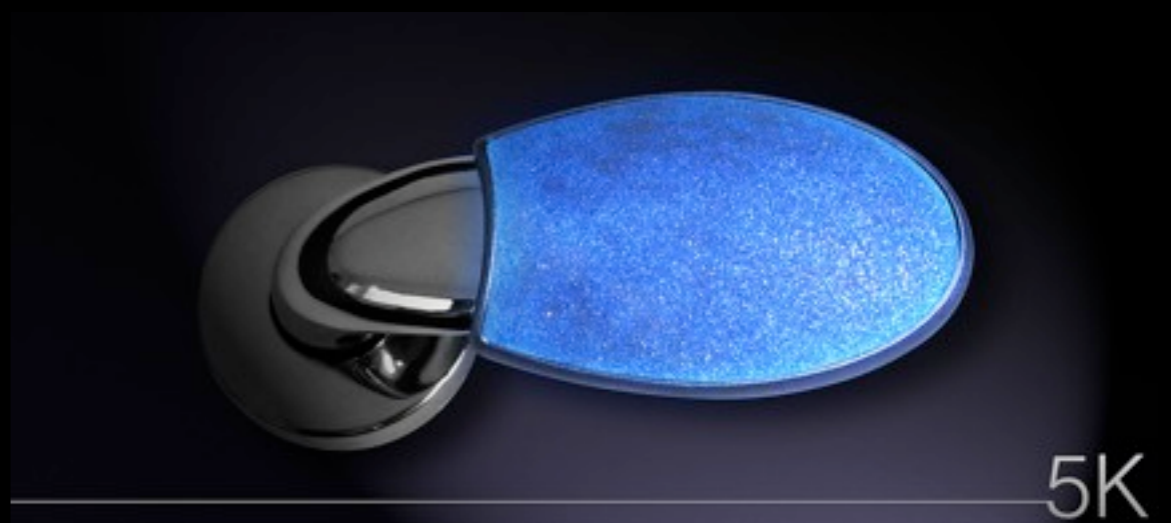

*precious luminous door handles*

design giangi razeto

*back lit diamond dust*

“sea world”

limited editions  
hand engraved glass

---

clear crystal glass

“swim”  
limited editions

*one-off sculpted design  
from free go Cult Collection  
reproduced in crystal glass*

frozen crystal glass

# LEO-FILIGREE

GORGEOUS-FILIGREE-AND-LED-LIGHT