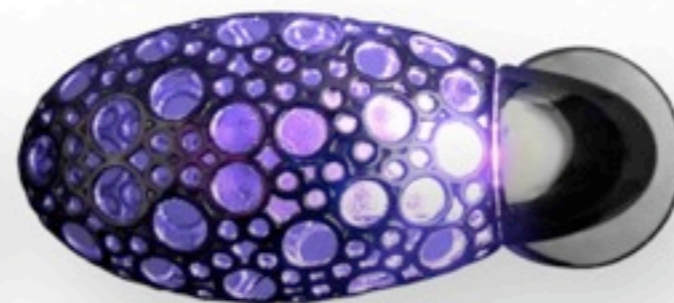

*precious luminous door handles*

design giangi razeto

*back lit diamond dust*

“sea world”

limited editions  
hand engraved glass

---

clear crystal glass

“swim”  
limited editions

*one-off sculpted design  
from free go Cult Collection  
reproduced in crystal glass*

frozen crystal glass

# LEO-FILIGREE

GORGEOUS-FILIGREE-AND-LED-LIGHT