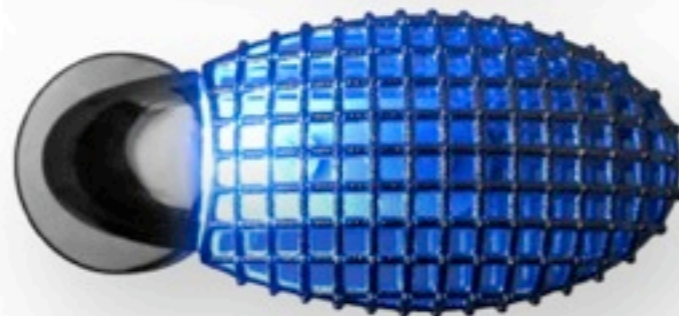

*precious luminous door handles*

design giangi razeto

*back lit diamond dust*

“sea world”

limited editions  
hand engraved glass

---

clear crystal glass

“swim”  
limited editions

*one-off sculpted design  
from free go Cult Collection  
reproduced in crystal glass*

frozen crystal glass

# LEO-FILIGREE

GORGEOUS-FILIGREE-AND-LED-LIGHT