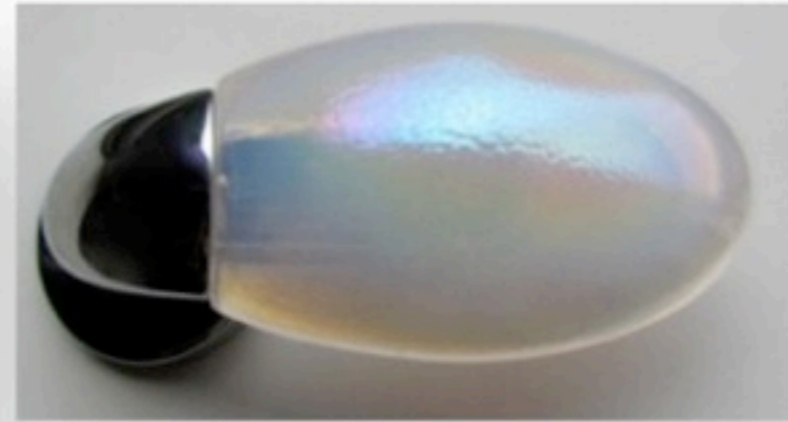

COLORS

FINE-COLORFUL-PORCELAIN-OF-LIMOGES

MURANO

LUXURY-MURANO-GLASS

PEARL

UNIQUE-MOTHER-OF-PEARL

FILIGREE

SUPERB-FILIGREE

LEO

ACRYLIC-AND-LED-LIGHT

LEO MURANO

PRECIOUS MURANO GLASS AND LED LIGHT

LEO-FILIGREE

GORGEOUS-FILIGREE-AND-LED-LIGHT

free:go®

*Everything you can imagine,
Nature has already created.*