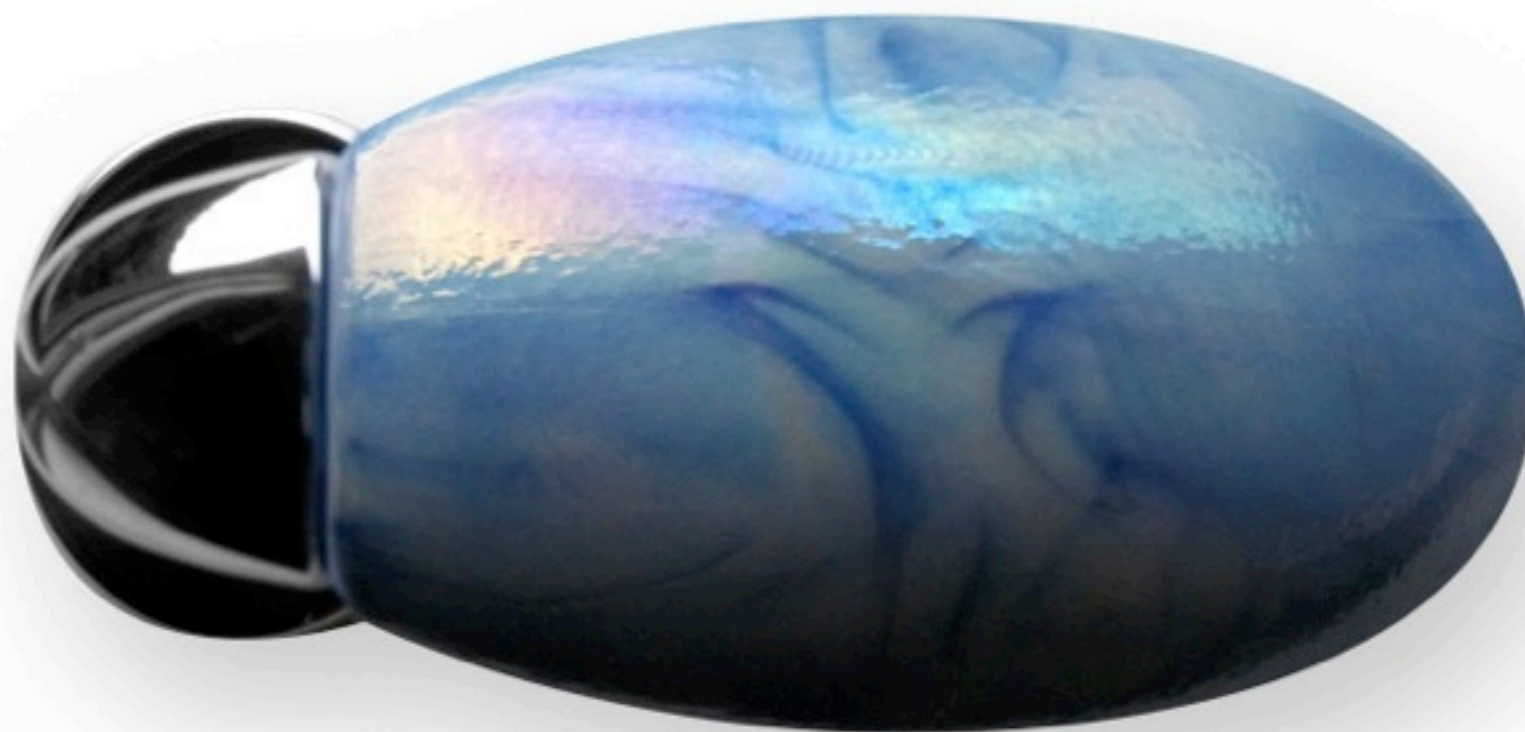

free:go®

—LUXURY-HANDLES-INSPIRED-BY-NATURE—

BIOMIMICRY, A DOOR TO THE FUTURE

WE HAVE OPENED IT

CULT

EXCLUSIVE SCULPTED ONE-OFF DESIGNS

SKIN

FINE-LEATHERS

COLORS

FINE-COLORFUL-PORCELAIN-OF-LIMOGES

MURANO

LUXURY-MURANO-GLASS

PEARL

UNIQUE-MOTHER-OF-PEARL

FILIGREE

SUPERB-FILIGREE

LEO

ACRYLIC-AND-LED-LIGHT

LEO MURANO

PRECIOUS MURANO GLASS AND LED LIGHT

LEO-FILIGREE

GORGEOUS-FILIGREE-AND-LED-LIGHT

free:go®

*Everything you can imagine,
Nature has already created.*