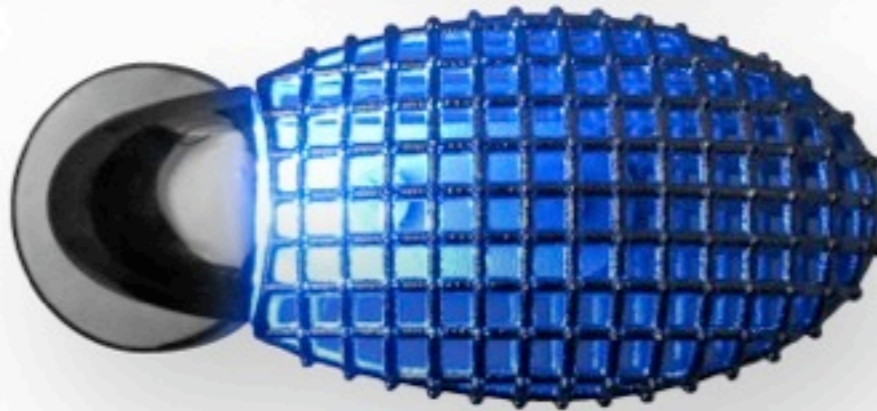

LEO

ACRYLIC-AND-LED-LIGHT

LEO MURANO

PRECIOUS MURANO GLASS AND LED LIGHT

LEO-FILIGREE

GORGEOUS-FILIGREE-AND-LED-LIGHT

free:go®

*Everything you can imagine,
Nature has already created.*